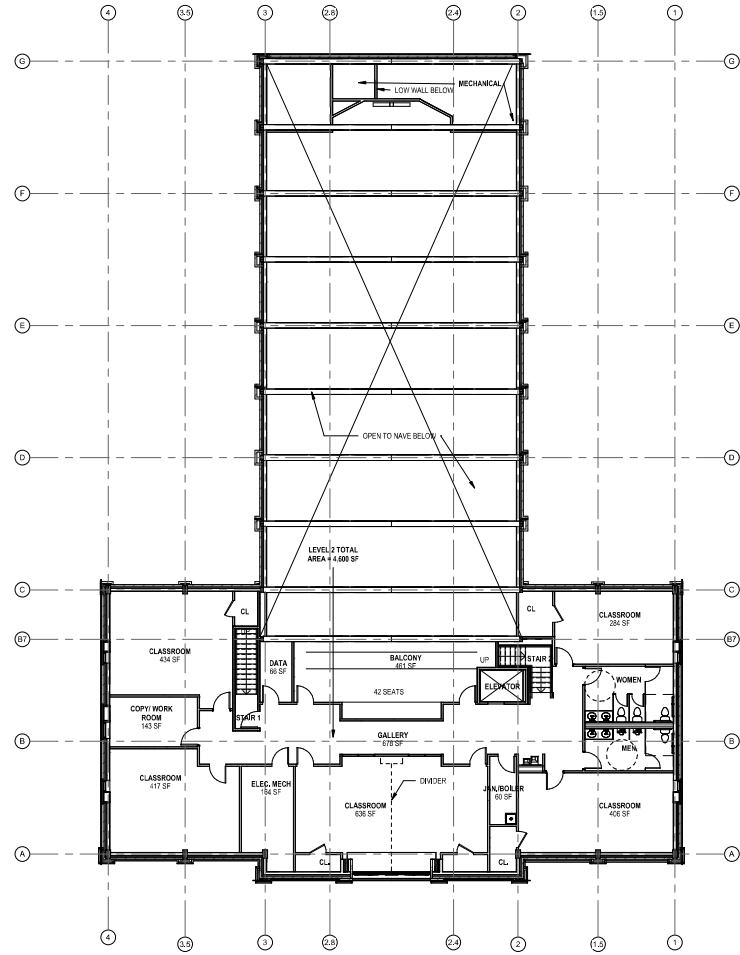

1 LEVEL 1 - FLOOR PLAN
 PRES-1 SCALE: 3/32" = 1'-0"

2 LEVEL 2 - FLOOR PLAN
 PRES-2 SCALE: 3/32" = 1'-0"

ENTRANCE PERSPECTIVE

SOUTH AERIAL VIEW

NORTH WEST AERIAL VIEW

SOUTH EAST AERIAL VIEW

OUR LADY OF LA VANG

3D AXON VIEWS
PRES - 2 | 04/20/2026

ENTRANCE PERSPECTIVE VIEW

OUR LADY OF LA VANG

3D VIEWS
PRES - 3 | 04/20/2026